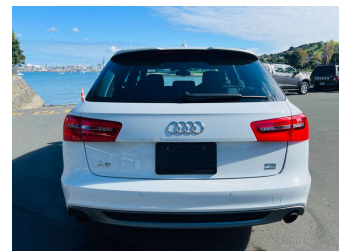

2014 Audi A6 2.8l V6 Avant S-Line Quattro

Purchase Price

\$23,990

Includes GST, Registration & Licensing

Finance may be available on this vehicle. Ask one of our friendly staff for more information.

Gain peace of mind with Mechanical Breakdown Insurance. **Ask us how.**

Top features

None Listed

Body Style

4 door, Station Wagon

Odometer

107,247 km

Engine

2770 cc, V6