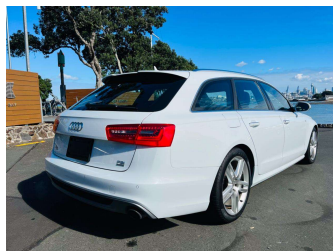

2014 Audi A6 2.8l V6 Avant S-Line Quattro

Purchase Price

\$23,990

Includes GST, Registration & Licensing

Finance may be available on this vehicle. Ask one of our friendly staff for more information.

Gain peace of mind with Mechanical Breakdown Insurance. **Ask us how.**

Top features

None Listed

Body Style

4 door, Station Wagon

Odometer

107,247 km

Engine

2770 cc, V6

Fuel Type

Petrol

Transmission

7 Spd Auto, All Wheel Drive

Wheels

19", Factory Alloys

VIN

WAUZZZ4G3EN199254