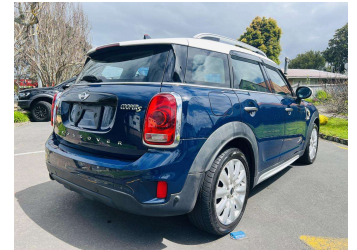

2018 Mini Countryman S ALL4 PHEV 2.4l/100km.

Purchase Price **\$29,990**
Includes GST, Registration & Licensing

Finance may be available on this vehicle. Ask one of our friendly staff for more information.

Gain peace of mind with Mechanical Breakdown Insurance. **Ask us how.**

Top features
None Listed

Body Style
5 door, Hatchback

Odometer
49,340 km

Engine
1490 cc, Plug-In Hybrid

Fuel Type
Hybrid

Transmission
6 Speed Automatic, All Wheel