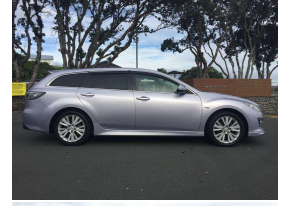

2008 Mazda Atenza 25S Sport Wagon

VEHICLE INFORMATION

Cash Price

Includes GST

\$13,990

+ on-road-costs of \$350

Finance may be available on this vehicle. Ask one of our friendly staff for more information.

Gain peace of mind with Mechanical Breakdown Insurance. Ask us how.

Body

Station Wagon

Odometer

82,607 km

Engine

2480 cc, Injected

Fuel Type

Petrol

Transmission

5-Speed Auto, Front Wheel

Wheels

17", Factory Alloys

VIN

7AT0C139X17101341

Reg No.

-