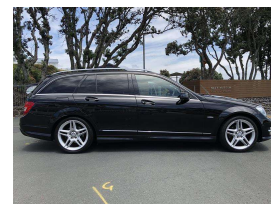

2012 Mercedes-Benz C250 AMG Wagon 'Facelift'

VEHICLE INFORMATION

Cash Price

Includes GST

\$24,990

+ on-road-costs of \$350

Finance may be available on this vehicle.

Ask one of our friendly staff for more information.

Gain peace of mind with Mechanical Breakdown Insurance. Ask us how.

Body

4 door, Station Wagon

Odometer

53,455 km

Engine

1790 cc, Injected Turbo Charged

Fuel Type

Petrol

Transmission

FAT, Rear Wheel

Wheels

18", Factory Alloys

VIN

WDD2042472F823035

Reg No.